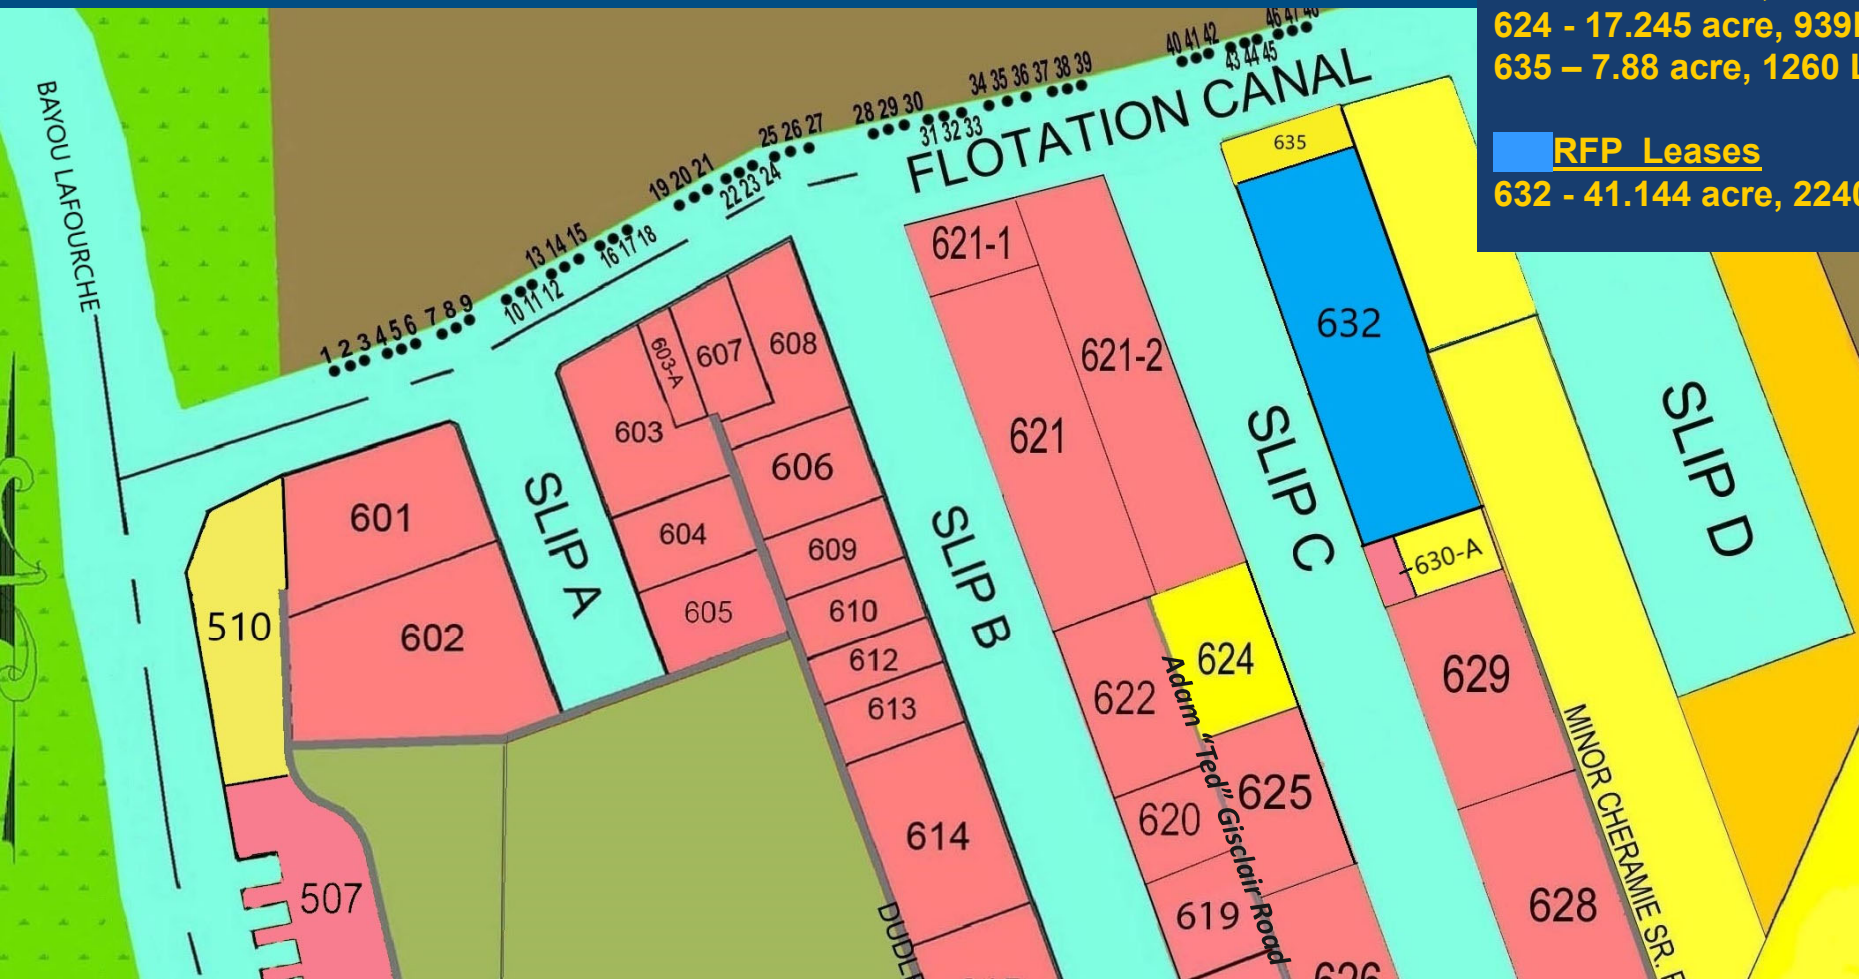

Waterfront Property

- Available Leases**
 - 510 – 20.81 acre, 2339 LF
 - 624 - 17.245 acre, 939LF
 - 635 – 7.88 acre, 1260 LF
- RFP Leases**
 - 632 - 41.144 acre, 2240 LF

Please call GLPC Administration Office (985) 632-6701 Davie Breaux for detailed plat and pricing. 6/20/2023

Waterfront Property